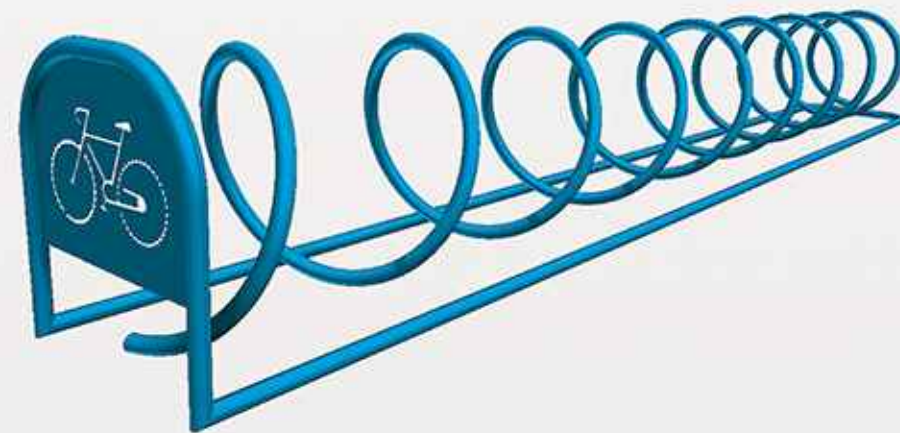

TOY5343
Materyal : Çelik Boru / Material : Steel Pipe
Park Sayısı : 6 / Park Number : 6
Renk : Sponje Göre / Colours : Made to Order